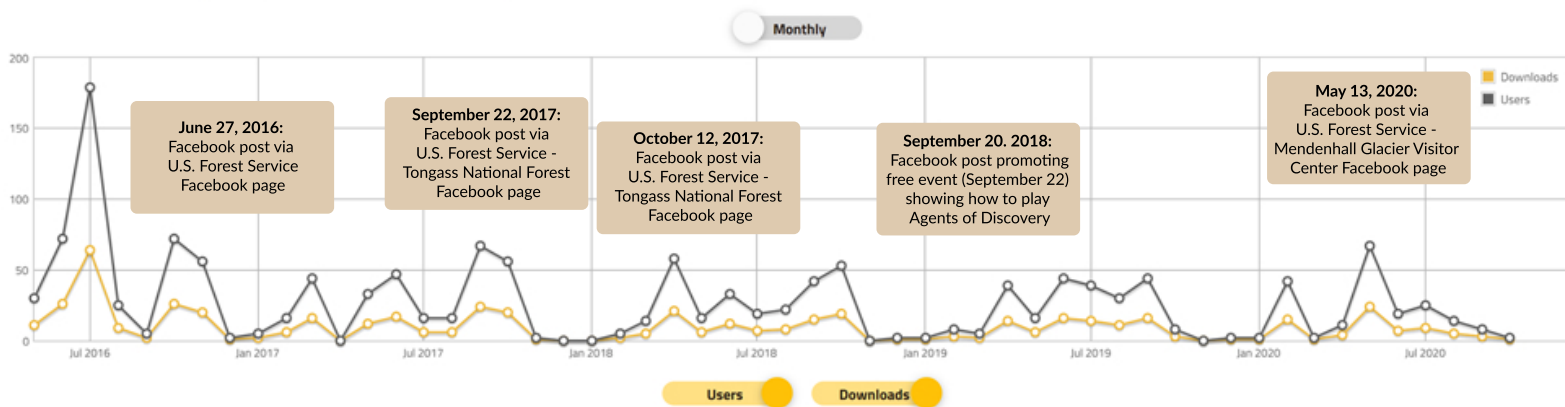

# U.S. FOREST SERVICE: ALASKA REGION

The U.S. Forest Service: Alaska Region Missions see a consistent user base from month to month, in part thanks to their strong, frequent promotion through their social media channels. In the Tongass National Forest and Chugach National Forest - Haystack Trail Missions in particular, one can see a direct relationship between social media promotion and spikes in users playing their missions.

### User and Download Distribution<sup>1</sup>

When setting the distribution toggle to daily, we recommend you set the date range of the filter to a smaller time period.