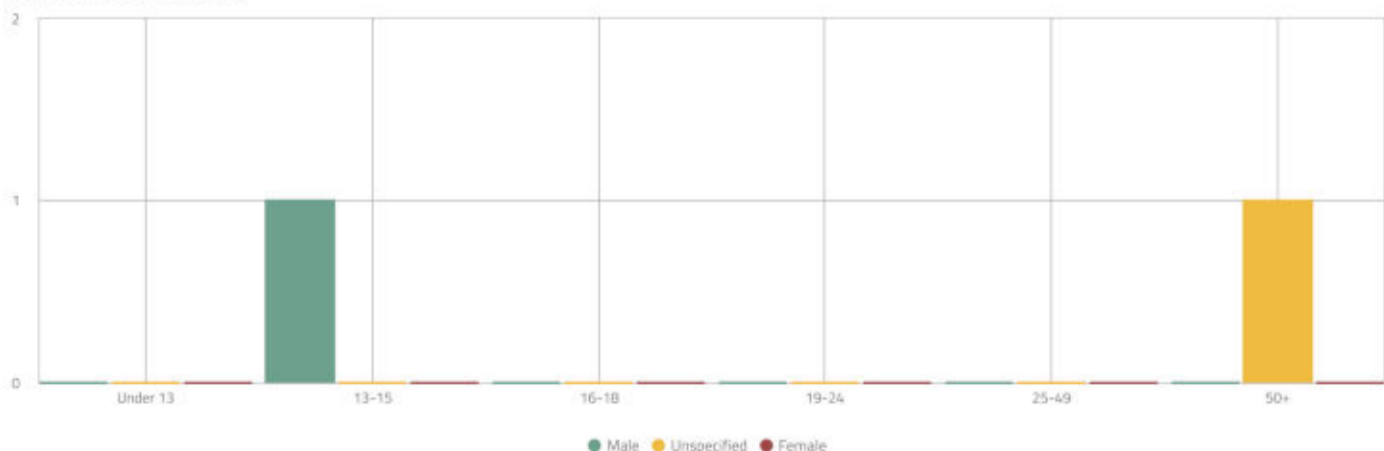

Age/Gender Distribution