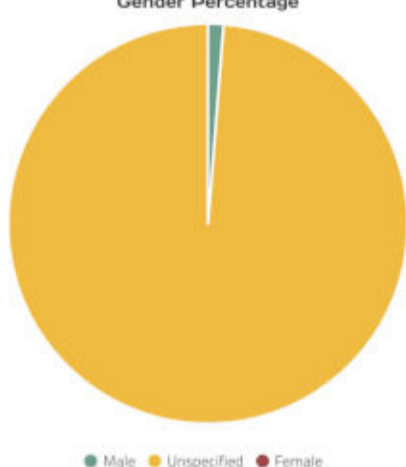

Gender Percentage