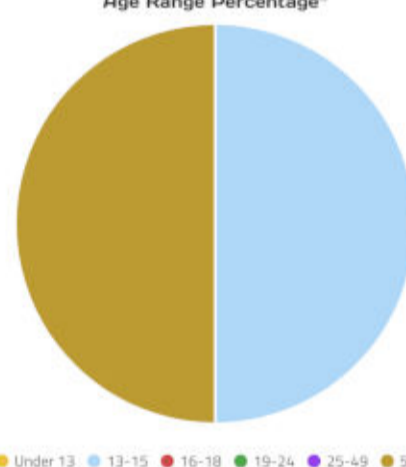

Age Range Percentage³

[Print Mission Statistics](#)

Challenge Statistics²

This data shows the completion rates of all logged-in players for each approved Challenge. You can click on each Challenge name to see more detail.

CHALLENGE NAME	TOTAL PLAYS	PLAYERS	PLAYERS SUCCESSFUL ON FIRST TRY	SUCCESSFUL PLAYERS	UNSUCCESSFUL PLAYERS	ACTIONS
1-ESS1-1: It's 10 a.m.	157	42	20 / 42	38 / 42	4 / 42	
1-ESS1-1: The sun rises and sets	144	55	31 / 55	50 / 55	5 / 55	
1-LS1-1: Tree survival and water (LS1.A)	606	124	110 / 124	124 / 124	0 / 124	View Responses
1-LS1-2: Bears + safety: mama bears	493	103	88 / 103	99 / 103	4 / 103	View Responses
1-LS1-2: Match the offspring (LS1.B)	278	94	34 / 94	90 / 94	4 / 94	
2-ESS1-1: Polar ice caps	183	65	37 / 65	60 / 65	5 / 65	
3-CCMS: Division rapid fire	230	80	41 / 80	72 / 80	8 / 80	
A Chorus of Many Questions - Spring Peeper	251	64	35 / 64	60 / 64	4 / 64	
A World Of Color	117	40	26 / 40	35 / 40	5 / 40	
Agriculture + air pollution	26	15	6 / 15	15 / 15	0 / 15	

Showing 1 to 10 of 24 entries Show 10 entries 1 2 3 > >>

Player Statistics²

This data shows every logged-in player who has downloaded and opened your Mission. Click on each player's name to see a detailed view of the Challenges they've played.

USERNAME	COMPLETED ALL CHALLENGES	CHALLENGES FOUND	CHALLENGES PLAYED	CHALLENGES SUCCESSFUL ON FIRST TRY	SUCCESSFUL CHALLENGES	UNSUCCESSFUL CHALLENGES
Player 340237477	☒	21 / 24	11 / 21	8 / 11	11 / 11	0 / 11
Player 346512961	☒	22 / 24	6 / 22	4 / 6	6 / 6	0 / 6
Player 360246236	☒	22 / 24	12 / 22	9 / 12	12 / 12	0 / 12
Player 362721634	☒	5 / 24	5 / 5	5 / 5	5 / 5	0 / 5
Player 372846767	☒	20 / 24	20 / 20	6 / 20	20 / 20	0 / 20
Player 442232673	☒	21 / 24	1 / 21	1 / 1	1 / 1	0 / 1
Player 525834903	☒	0 / 24	0 / 0	0 / 0	0 / 0	0 / 0
Player 528771600	☒	1 / 24	1 / 1	1 / 1	1 / 1	0 / 1
Player 591784555	☒	20 / 24	20 / 20	20 / 20	20 / 20	0 / 20
Player 675447832	☒	20 / 24	2 / 20	2 / 2	2 / 2	0 / 2

Showing 201 to 210 of 223 entries Show 10 entries << < 1 ... 19 20 21 22 23 > >>

¹Players commonly play AoD together in groups on one device. To get a better idea of how many players are visiting your Mission, we estimate user statistics by multiplying the number of downloads by 2.8.
²Data may be affected by variations in internet connectivity, whether a user has logged in since playing the Mission, and whether a user's account has been verified.
³Statistics regarding age do not include all logged in players, only those who have provided a birth year.