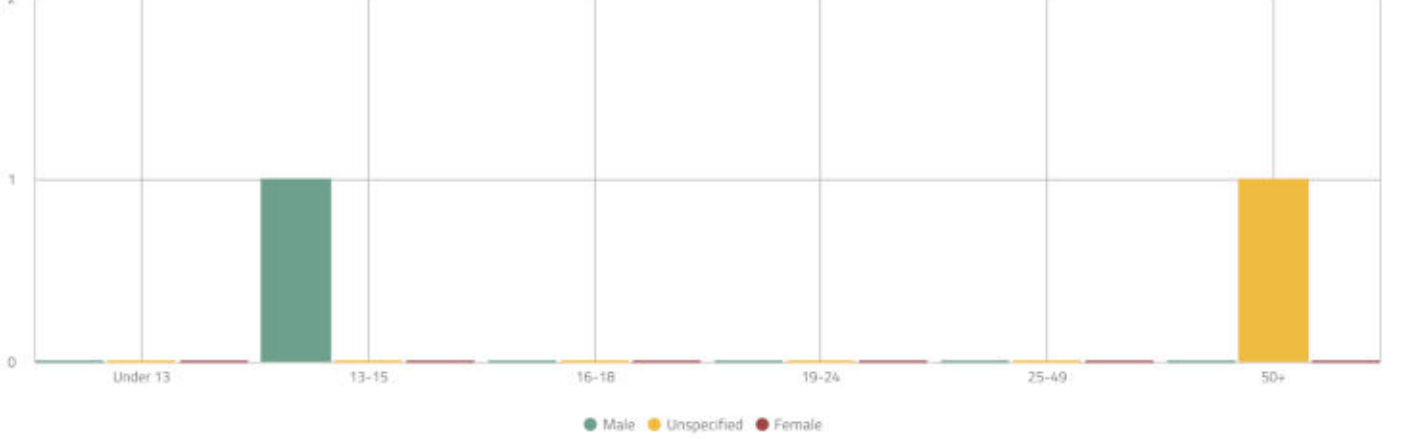

Challenge Success Rate²
93.71 %

USBees Earned²
2748

Total Time Played
12:20:25

Average Time Played
00:44:36

Total Distance Walked
218.10m

Average Distance Walked
15.58m

Player Demographics³

These charts provide demographic data on logged-in players who have provided their birth date and gender.

Age/Gender Distribution

Challenge Statistics²

This data shows the completion rates of all logged-in players for each approved Challenge. You can click on each Challenge name to see more detail.

Print | Export to Excel | Export to CSV | All Player Responses