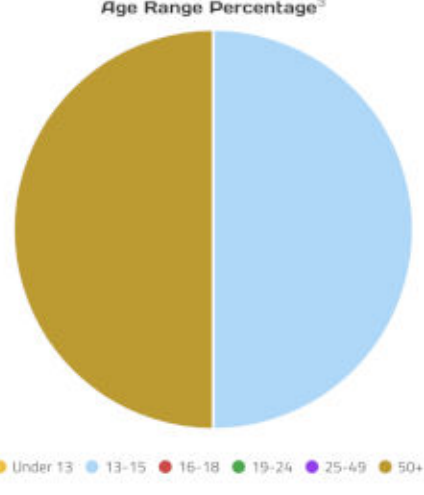

Age/Gender Distribution

Challenge Statistics²

This data shows the completion rates of all logged-in players for each approved Challenge. You can click on each Challenge name to see more detail.

Print | Export to Excel | Export to CSV | All Player Responses

CHALLENGE NAME	TOTAL PLAYS	PLAYERS	PLAYERS SUCCESSFUL ON FIRST TRY	SUCCESSFUL PLAYERS	UNSUCCESSFUL PLAYERS	ACTIONS
1-ESS1-1: It's 10 a.m.	157	42	20 / 42	38 / 42	4 / 42	
1-ESS1-1: The sun rises and sets	144	55	31 / 55	50 / 55	5 / 55	
1-LS1-1: Tree survival and water (LS1.A)	606	124	110 / 124	124 / 124	0 / 124	View Responses
1-LS1-2: Bears + safety: mama bears	493	103	88 / 103	99 / 103	4 / 103	View Responses
1-LS1-2: Match the offspring (LS1.B)	278	94	34 / 94	90 / 94	4 / 94	
2-ESS1-1: Polar ice caps	183	65	37 / 65	60 / 65	5 / 65	
3-CCMS: Division rapid fire	230	80	41 / 80	72 / 80	8 / 80	
A Chorus of Many Questions - Spring Peeper	251	64	35 / 64	60 / 64	4 / 64	
A World Of Color	117	40	26 / 40	35 / 40	5 / 40	
Agriculture + air pollution	26	15	6 / 15	15 / 15	0 / 15	

Showing 1 to 10 of 24 entries | Show entries

¹Players commonly play AoD together in groups on one device. To get a better idea of how many players are visiting your Mission, we estimate user statistics by multiplying the number of downloads by 2.8.
²Data may be affected by variations in internet connectivity, whether a user has logged in since playing the Mission, and whether a user's account has been verified.
³Statistics regarding age do not include all logged in players, only those who have provided a birth year.